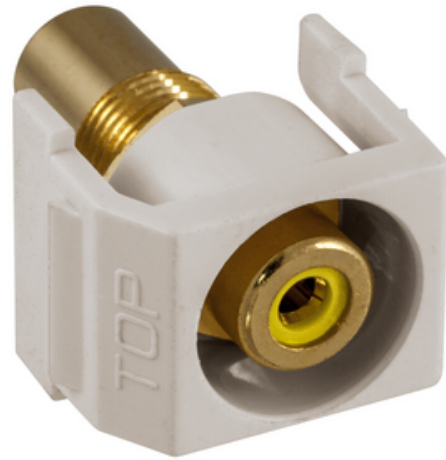

Hubbell Premise Wiring

# Recessed RCA Connector, Yellow Insulator, Office White Housing

By Hubbell Premise Wiring  
Catalog Number [SFRCYROW](#)

Recessed RCA Connector, Yellow Insulator, Office White Housing.

## Application

Snap-Fit RCA Jack, Recessed

## General

Contact	Beryllium Copper
EU RoHS Indicator	Yes
Environmental Conditions	Indoor Dry Unless Protected By Additional Means
Item Type	iSTATION RCA and Data Keystone Connectors
Material - Mounting Hardware	Snap-On- Snap-Fit
Style	Yellow Insulator
Temperature Rating	Per TIA
Type	RCA, Pass-Thru, Recessed
UPC	662620283562