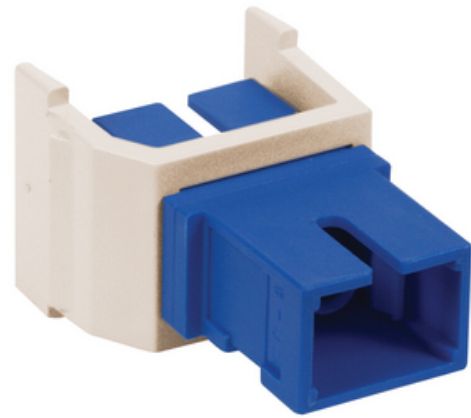

# Fiber Optic Connectors, Snap-Fit, SC, Simplex, Zircon Sleeves, Yellow, Light Almond Housing

By Hubbell Premise Wiring  
Catalog Number [SFSCSYLA](#)

Fiber Optic Connectors, Snap-Fit, SC, Simplex, Zircon Sleeves, Yellow, Light Almond Housing.

## Features

- Snap Fit
- Lt Almond Housing
- Standard
- SC Simplex
- Yellow Adapter

## General

Color	Yellow
Color - Housing	Lt Almond
Environmental Conditions	Indoor
Item Type	SC Simplex
Material	Ceramic
Material - Mounting Hardware	Snap-In, Keystone
Mounting Type	Standard
Repeatability	0.1 dB
Service Life	500 matings
Size	.58" X .76"
Style	SC Simplex
Sub Brand	OptiChannel
Temperature Rating	0C to 70C
UPC	662620302904