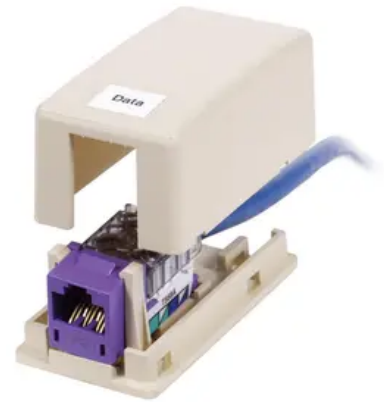

HUBBELL Premise Wiring

Housing, Surface Mount, 1-Port, Light Almond/Office White

By Hubbell Premise Wiring
Catalog # ISB10W

Housing, Surface Mount, 1-Port, Light Almond/Office White

Features

- Surface Mounting
- Accepts Standard Jacks, Fiber and AV Connections
- Mount to Multiple Surfaces: Electrical Boxes, Raceway, Desktops, Modular Furniture

Application

1-Port

General

Catalog Number	ISB10W
Color	Light Almond/Office White
Compatibility	Hubbell Keystone
Construction	Molded
Construction Material - Main	High-Impact Thermoplastic (UL 94V-0)
EU RoHS Indicator	Yes
Face Plate	Not Required
Item Type	iSTATION Surface Mount Boxes
Material	High-Impact Thermoplastic (UL 94V-0)
Material - Mounting Hardware	Screw Mounting

Number Of Ports	1
Shelves	None
Type	ISF Box
UPC	662620219998

Dimensions

Cubic Capacity	3.34152 cu.in
Depth	1.08
Height	1.3 in
Width	2.38 in

Conductor Related

Cable Entry	From Back
-------------	-----------