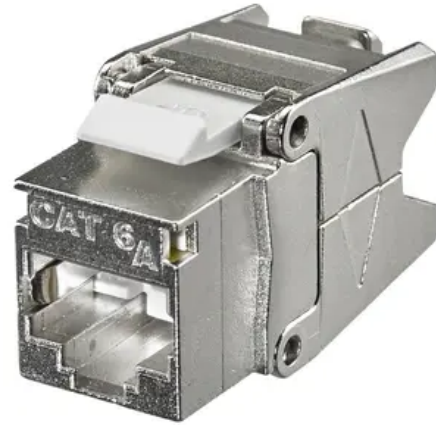

HUBBELL Premise Wiring

JACK, CAT6A, UNI, SHIELDED, 24PK

By Hubbell Premise Wiring
Catalog # [SJ6A24](#)

JACK, CAT6A, UNI, SHIELDED, 24PK

Performance

- Electrical - IDC formation allows each pair to be segregated reducing pair-to-pair NEXT -
- Electrical - Quick and easy grounding -
- Electrical - Superior EMI and ANEXT suppression -
- Electrical - Zero Bit-Error channel performance -
- General Information - 100% factory tested -
- General Information - Backward compatible to Category 6, & 5e -

General

Catalog Number	SJ6A24
Series	Cat 6A, Shielded
Specifications	Shielding Housing - Zinc die-cast

UPC

662620601533

Certifications And Compliance

Industry Standard(s)

- ANSI/TIA/EIA-568-C.2
Category 6A Component
- ISO 11801/60603-7-41
Category 6A Component