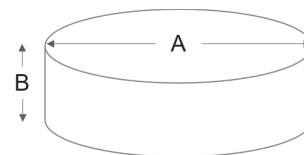

Specifications:

- **Construction:** Light weight, full acrylic decorative shade with outer layer of decorative fabric. Option of double laminated fabric material allows for a durable and cleanable surface finish. Shades attach to a metal pan chassis that includes a high performance LED integrated module. LED integrated module includes spread optics to provide clean and even distribution on all surface areas of decorative shade.
- **Installation/Mounting:** Surface housing option to be installed ceiling mount to standard 4" recessed outlet box. Cable pendant housing option supplied with canopy mount and 10ft of cable/cord. Canopy to be installed ceiling mount to standard 4" recessed outlet box. Mounting screws for outlet box included. Shade attaches to chassis via 3 mounting pins, included.
- **Electrical:** 120V/60 Hz., dimmable to 10%
- **Listing:** cULus label for Damp Locations. 5 Year limited warranty.

Images:

Dimensions:

	A	B
12	3.5"	12.25"
15	4.5"	15"
19	5.25"	19.25"

Performance:

	15" Surface Mount
Lumens	1680
Watts	25.6
Amps	0.224 / 0.097

** Above data based on WTL finish

Catalog Number:

Series	- Mounting	- Shape	- Size	- Shade Finish	- Wattage	- Voltage	- CCT	- CRI/	- Canopy Finish
PCDFS - Decorative Fabric Shade	SM - Surface Mount	IS - Inner Step	12 - 12"	WTL - White Linen	17 - 17W ¹	120V - 125V/60Hz	930 - 90CRI/3000K		Blank (surface mount)
			15 - 15"	BGL - Beige Linen	25 - 25W ²				WT - White ⁴
	CM - Cable Pendant Mount	IS - Inner Step	19 - 19"	BKL - Black Linen	32 - 32W ³				BN - Brush Nickel ⁴
				GYL - Gray Linen					
				LWT - Double Laminated White Linen					
			LBG - Double Laminated Beige Linen						
			FAW - Full Acrylic White						