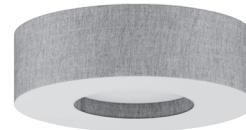

PCDFS-SM-IS-15-GYL