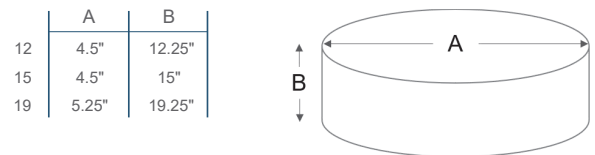

Images:

Dimensions:

Performance:

	12" Surface Mount	15" Surface Mount
Lumens	1110	1710
Watts	17.4	26.2
Amps	0.147 / 0.063	0.229 / 0.099

Catalog Number:

Series	- Mounting	- Shape	- Size	- Shade Finish	- Wattage	- Voltage	- CCT	- CRI/	- Canopy	- Options
PCDFS - Decorative Fabric Shade	SM - Surface Mount	RD - Round Drum	12 - 12"	WTL - White Linen	17 - 17W ¹	120V - 120V/60Hz	930 - 90CRI/ 3000K	Blank (surface mount)	Blank (no option)	
			15 - 15"	BGL - Beige Linen	25 - 25W ²					WT - White ⁴
	CM - Cable Pendant Mount	19 - 19"	BKL - Black Linen	32 - 32W ³	BN - Brush Nickel ⁴					GBZ - Grid Trim Bronze
		GYL - Gray Linen	LWT - Double Laminated White Linen	LBG - Double Laminated Beige Linen	GNI - Grid Trim Nickel					
			FAW - Full Acrylic White	FAWNT - Full Acrylic White with top & bottom Nickel Trim	GOF - Grid Trim Oak	GWT - Grid Trim White				