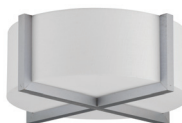

Nickel Finish Trim