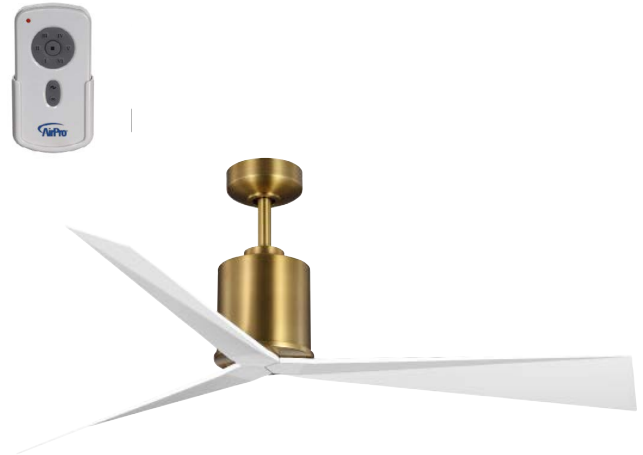

# Paso

Ceiling downrod Mounted • Damp Location Listed **PROGRESS LED**

### Description:

Paso Collection 60-in Three-Blade Vintage Brass with Matte White Blades Luxe Industrial Ceiling Fan with 3 Speed Remote Control with Wall Bracket and Battery included

### Specifications:

- Canopy covers a standard 4" recessed outlet box

### Dimensions:

Diameter: 60 in  
 Height: 16-1/2 in