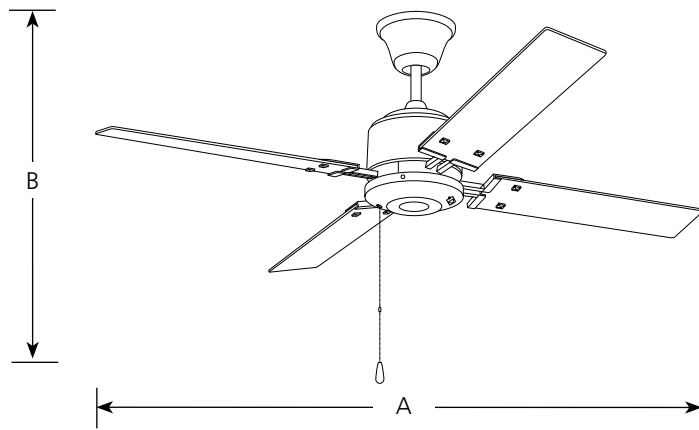

Type \_\_\_\_\_  
-09 -20  
P2531

Catalog No	Finish		Dimensions (Inches)	
	Brushed Nickel	Antique Bronze	A	B
P2531	-09	-20	52	16
Blades				
Side 1	Natural Cherry	Medium Cherry		
Side 2	Cherry	Classic Walnut		

**Specifications:**

General

- 30 year limited warranty
- Pull chain on brushed nickel (-09) is chrome with a maple fob and antique brass (-20) is oxide with a walnut fob

Blades

- Four blades
- Reversible
- 12.5 degree pitch
- Sure Connect blade attachment system
  - Screws preinstalled in blades for attachment to motor arms
  - Special guides align blades to motor arms
  - Preinstalled rubber isolation pads minimize vibration noise
- Plywood blade construction

Motor

- 3-speed pullchain control
- Three speed control; manual reverse control
- 153mm dia x 18mm high

Mounting

- A 1" x 6" downrod is included. Longer accessory downrods can be ordered separately
- Standard canopy designed for sloped ceilings up to 45 degrees (12:12 ceiling pitch)
- Oversized, textured die cast hanger ball reduces noise and wobble vibrations
- Canopy covers standard recessed 4" octagonal outlet box. Note: An outlet box assembly designed for fan installation is required (not included)
- Mounting hardware is included
- Close-to-ceiling installation 11" ht.