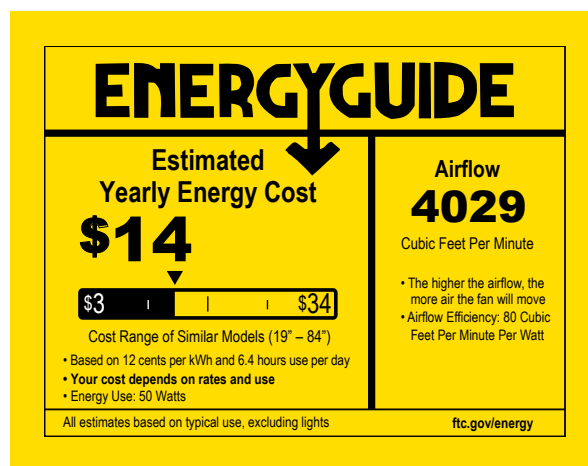

Dimensions:

Diameter: 60"

Height: 17-1/4"