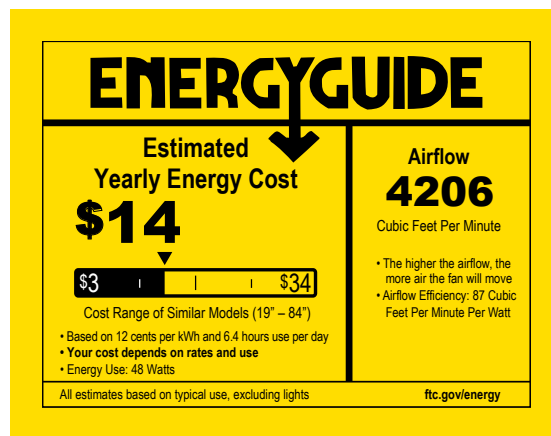

Dimensions:

Diameter: 60"

Height: 13-1/8"