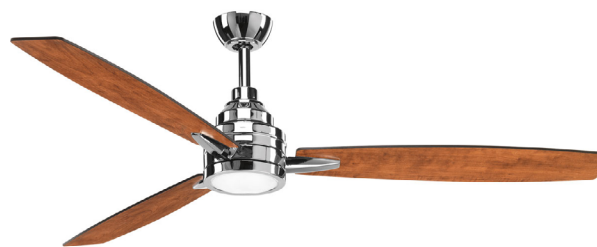

Performance:

Number of Modules	1
Input Power	18w
Input Voltage	120 V
Input Frequency	60 Hz
Lumens/LPW (Source)	1400/77.8 (LM-82)
CCT	3000 K
CRI	90+
FCC	FCC Title 47, Part 15, Class B
Min. Start Temp	-10 °C
Max. Operating Temp	30 °C
Warranty	Limited Lifetime warranty
Labels	UL Dry location listed
	Meets California Title 24 JA8-2016

P2554-1530K

Images: