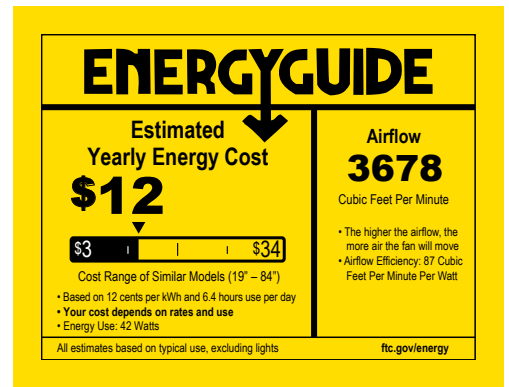

MOUNTING	ELECTRICAL	LAMPING	ADDITIONAL INFORMATION
Ceiling mounted Mounting strap for outlet box included Canopy covers a standard 4" octagonal recessed outlet box 5.875" W., 2.25" ht., 5.875" depth	Pre-wired 80" of wire supplied 120 V	Quantity: One 18w max. LED(included) LED base	UL Dry location listed Limited Lifetime warranty Meets California Title 24 JA8-2016