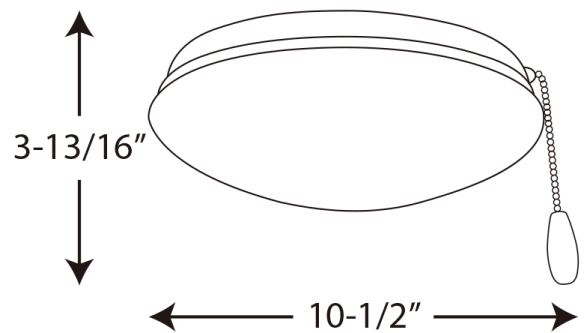

P2602-143WB

Dimensions:

Diameter: 10-1/2 in
Height: 3-13/16 in

Opal glass Diffuser
Width: 10-5/8 in
Height: 3-1/4 in

P2602-143WB

Dimming Notes:

P2602-143WB is designed to be compatible with many ELV/Reverse Phase controls.