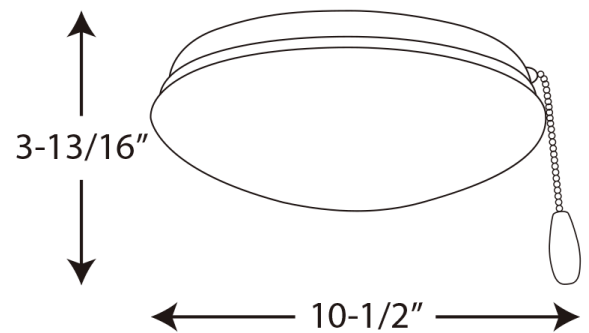

P2602-15WB

Dimensions:

Diameter: 10-1/2 in
Height: 3-13/16 in

Opal glass Diffuser
Width: 10-5/8 in
Height: 3-1/4 in

Dimming Notes:

P2602-15WB is designed to be compatible with many ELV/Reverse Phase controls.