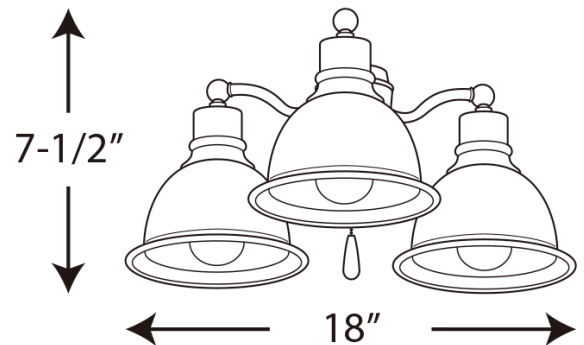

Madison Universal -use with any indoor fan with 1/8" IPS light kit adapter • Dry Location Listed

Description:

Brushed Nickel three-light fan light kit with etched glass bell-shaped shades. Etched glass in a clean, simple domed shape provides even, diffused illumination. Corresponding pull chain features Chrome finish with a white fob. Universal style lets you use with any indoor fan that accept an accessory light. Quick-connect wiring makes the installation process quick and easy. Includes three 3000K, 800 lumen each (source), Title 24 certified LED bulbs.

Specifications:

- Etched glass Cone
- Add style and light to your ceiling fan with this universal fan light kit.
- Etched glass bell-shaped shades provides even, diffused illumination.
- Chrome pull chain w/ white fob included.
- Quick-connect wiring to any progress fan that accept an accessory light.
- Ideal for bedroom, den or kitchen lighting.
- Includes three 3000K, 800 lumen each (source), Title 24 certified LED bulbs
- Energy Star Qualified
- Meets California T24 JA8-2016.
- Fully dimmable with dimmable bulbs.
- 6 in of wire supplied

P2623-09WB

Dimensions:

Diameter: 18 in
Height: 7-1/2 in

Etched glass Cone
Width: 7-1/2 in
Height: 4-3/8 in

P2623-09WB

Dimming Notes:

P2623-09WB is designed to be compatible with many ELV/Reverse Phase controls.