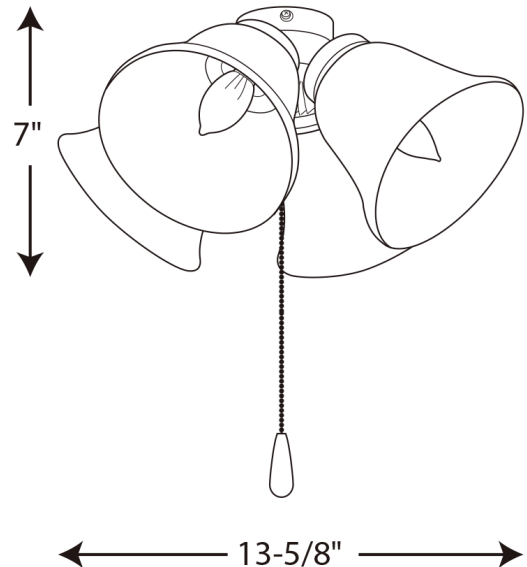

**P2643-20TWB**

**Dimensions:**

Diameter: 13-3/4 in  
 Height: 8 in

Tea Stained glass Shade  
 Width: 5-3/8 in  
 Height: 4-7/8 in