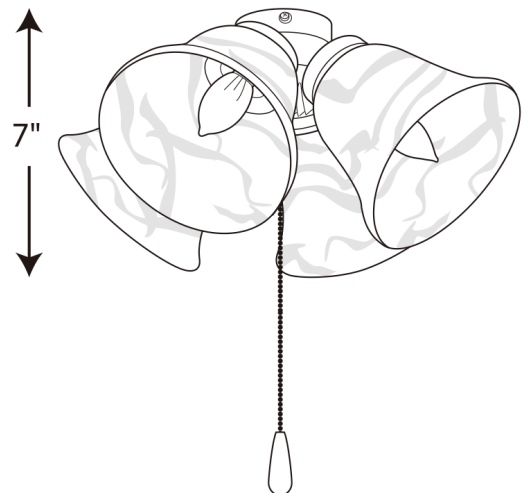

**AirPro** Universal -use with any indoor fan with 1/8" IPS light kit adapter • Dry Location Listed

**Description:**

Four-light universal fan light kit features alabaster style glass shades beautiful in design. White finish corresponds with a Chrome pull-chain and white fob. Universal style for use with fans that accept an accessory light comes with quick-connect wiring. Includes four 3000K, 800 lumen each (source), Title 24 certified LED bulbs.

**Specifications:**

- Alabaster glass Shade
- Add style and light to your ceiling fan with this universal fan light kit.
- Alabaster style glass shades
- Chrome pull chain w/ white fob included.
- Quick-connect wiring to any progress fan that accept an accessory light.
- Includes four 3000K, 800 lumen each (source), Title 24 certified LED bulbs
- Energy Star Qualified
- Meets California T24 JA8-2016.
- Fully dimmable with dimmable bulbs.
- 6 in of wire supplied

**P2643-30WB**

**Dimensions:**

Diameter: 13-3/4 in  
Height: 8 in

Alabaster glass Shade  
Width: 5-3/8 in  
Height: 4-7/8 in

13-5/8"

**Dimming Notes:**

---

P2643-30WB is designed to be compatible with many ELV/Reverse Phase controls.