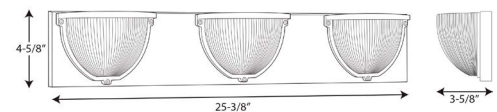

Ponder LED

Wall Mounted • Damp Location Listed **PROGRESS LED**

Description:

Ponder Collection Three-Light LED Bath & Vanity

Specifications:

- Etched Ribbed Glass Diffuser
- Dimmable to 10% brightness (See Dimming Notes)
- Back plate covers a standard 4" recessed outlet box: 25.125 in W, 4.625 in ht., 0.625 in depth
- Mounting strap for outlet box included
- 6 in of wire supplied

P300092-143-30

Dimensions:

Width: 25-3/8 in
 Height: 4-5/8 in
 Depth: 3-5/8 in
 H/CTR: 2-3/8 in (glass facing up)

Etched Ribbed Glass Diffuser
 Width: 5-5/8 in
 Height: 3-3/4 in

P300092-143-30

Dimming Notes: