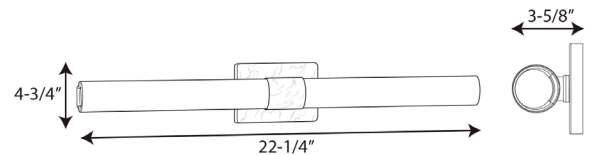

Blanco LED

Wall horizontal or vertical Mounted • Damp Location Listed **PROGRESS LED**

Description:

Enjoy this bath fixture's classic forms with crisp, contemporary updates. A silky, brushed nickel finish coats a simple backplate that anchors the light fixture in place. An elegant etched white glass shade shaped in a thin cylinder stretches horizontally across the design for a clean, modern demeanor.

Specifications:

- Etched White glass Cylindrical Shade
- An elegant etched white glass shade shaped in a thin cylinder stretches horizontally across the design.
- A silky, brushed nickel finish coats a simple backplate that anchors the light fixture in place.
- Enjoy classic forms with crisp, contemporary updates.
- Ideal for any bathroom.
- Perfect for mid-century modern, transitional, modern, and contemporary settings.
- Measures 22-1/4-inch width by 4-3/4-inch height.
- Uses an integrated LED (36w).
- Compatible with many Triac/ELV dimmers (see dimming controls)
- Includes installation instructions and mounting hardware.
- Progress Lighting products are designed for exceptional quality, reliability, and functionality.
- Dimmable to 10% brightness (See Dimming Notes)
- Canopy covers a standard 4" recessed outlet box: 6.75 in W., 4.75 in ht., 0.75 in depth
- Mounting backplate for outlet box included
- 6 in of wire supplied
- Americans With Disabilities Act (ADA) compliant

P300150-009-30

Dimensions:

Width: 22-1/4 in
Height: 4-3/4 in
Depth: 3-3/4 in
H/CTR: 2-3/8 in

Etched White glass Cylindrical Shade
Width: 22-1/4 in
Height: 2-3/8 in

P300150-009-30

Dimming Notes:

P300150-009-30 is designed to be compatible with many Triac/Forward Phase controls.