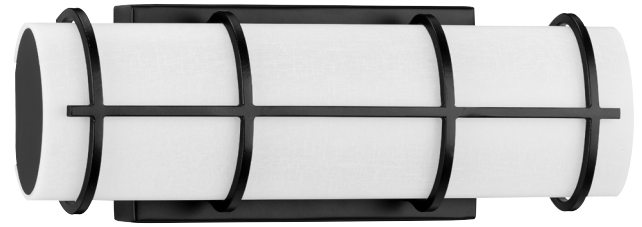

## Grid LED

 Wall Mounted • Damp Location Listed **PROGRESS LED**

### Description:

Grid LED Collection 14-inch Matte Black and White Linen Acrylic Modern Style Bath Vanity Wall Light

### Specifications:

- White Linen Acrylic Shade
- Dimmable to 10% brightness (See Dimming Notes)
- Canopy covers a standard 4" recessed outlet box: 8.25 in W., 4.75 in ht., 1.125 in depth
- Mounting backplate for outlet box included
- 6 in of wire supplied
- Americans With Disabilities Act (ADA) compliant

### Dimensions:

Width: 14 in  
 Extends: 3-1/8 in  
 Height: 4-3/4 in  
 H/CTR: 2-3/8 in (mounted horizontal)

White Linen Acrylic Shade  
 Length: 14 in  
 Width: 1-11/16 in  
 Height: 3-11/16 in