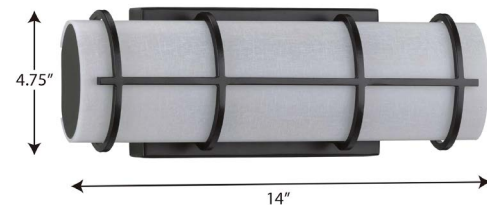

### Specifications:

- White Linen Acrylic Shade
- Dimmable to 10% brightness (See Dimming Notes)
- Canopy covers a standard 4" recessed outlet box: 8.25 in W., 4.75 in ht., 1.125 in depth
- Mounting backplate for outlet box included
- 6 in of wire supplied
- Americans With Disabilities Act (ADA) compliant

### Dimensions:

Width: 14 in  
 Extends: 3-1/8 in  
 Height: 4-3/4 in  
 H/CTR: 2-3/8 in (mounted horizontal)

White Linen Acrylic Shade  
 Length: 14 in  
 Width: 1-11/16 in  
 Height: 3-11/16 in