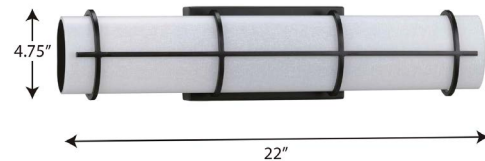

Dimensions:

Width: 22 in
Extends: 3-1/8 in
Height: 4-3/4 in
H/CTR: 2-3/8 in (mounted horizontal)

White Linen Acrylic Shade
Length: 22 in
Width: 1-11/16 in
Height: 3-11/16 in