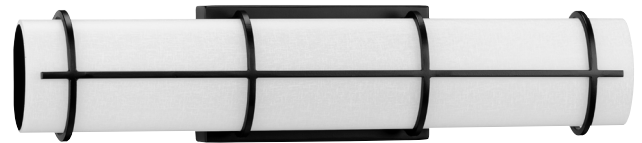

Grid LED

Wall Mounted • Damp Location Listed **PROGRESS LED**

Description:

Grid LED Collection 22-inch Black and White Linen Acrylic Modern Style Bath Vanity Wall Light

Specifications:

- White Linen Acrylic Shade
- Dimmable to 10% brightness (See Dimming Notes)
- Canopy covers a standard 4" recessed outlet box: 8.25 in W., 4.75 in ht., 1.125 in depth
- Mounting backplate for outlet box included
- 6 in of wire supplied
- Americans With Disabilities Act (ADA) compliant

Performance:

Number of Modules	1
Input Power	22 W
Input Voltage	120 VAC
Input Frequency	60 Hz
Lumens/LPW (Delivered)	1,033/46 (LM-79)
CCT	3000 K
CRI	90 CRI
Life (hours)	50000 (L70/TM-21)
EMI/RFI	FCC Title 47, Part 15, Class B
Warranty	5-year Limited Warranty
Labels	cETLus Damp Location Listed Meets California Title 24 JA8-2019

P300332-031-30