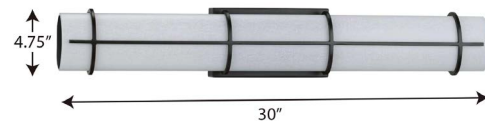

Grid LED

Wall Mounted • Damp Location Listed **PROGRESS LED**

Description:

Grid LED Collection 30-inch Black and White Linen Acrylic Modern Style Bath Vanity Wall Light

Specifications:

- White Linen Acrylic Shade
- Dimmable to 10% brightness (See Dimming Notes)
- Canopy covers a standard 4" recessed outlet box: 8.25 in W., 4.75 in ht., 1.125 in depth
- Mounting backplate for outlet box included
- 6 in of wire supplied

P300333-031-30

Dimensions:

Width: 30 in
 Extends: 3-1/8 in
 Height: 4-3/4 in
 H/CTR: 2-3/8 in (mounted horizontal)

White Linen Acrylic Shade
 Length: 30 in
 Width: 1-11/16 in
 Height: 3-11/16 in

P300333-031-30