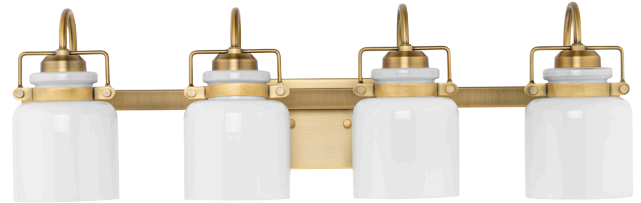

## P300441-163 Fessler

Fessler Collection Four-Light Vintage Brass Opal Glass Farmhouse Bath Light

**Category:** Bath & Vanity  
**Finish:** Vintage Brass (Plated)  
**Construction:** Steel Construction  
**Glass/Shade:** Opal Glass Bell,

Width: 29-1/8 in  
Extends: 7-1/8 in  
Height: 9-1/8 in  
H/CTR: 3-3/8 in (glass facing up)

Opal Glass Bell  
Width: 5 in  
Height: 6 in

MOUNTING	ELECTRICAL	LAMPING	ADDITIONAL INFORMATION
Wall mounted	6 inches of wire supplied	(4) Medium Base (E26) Socket	cULus Damp Location Listed
Mounting plate for outlet box included	120 VAC	Lamp Type A19	1-year Limited Warranty
Fixture can be installed with glass facing up or down		Incandescent: 60-watt MAX per socket LED: 12.5-watt MAX per socket	
Canopy covers a standard 4" recessed outlet box: 7" W., 4.5" ht., 0.75" depth		Fully dimmable with dimmable bulbs	