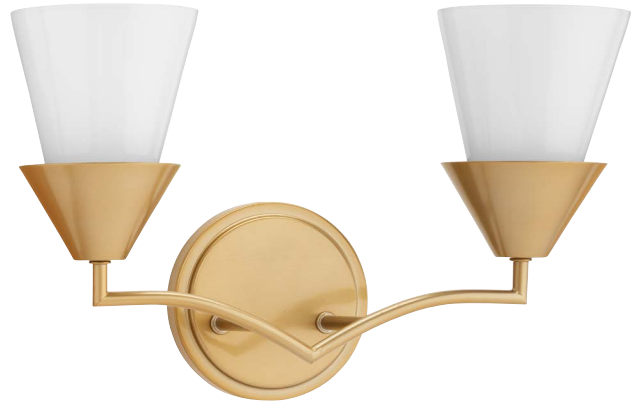

Project: _____
 Fixture Type: _____
 Location: _____
 Contact: _____

P300496-205 Pinellas

Two-Light Bath & Vanity

Category: Bath & Vanity
Finish: Soft Gold (Painted)
Construction: Steel Construction
Glass/Shade: Opal Glass Cone

Width: 15 in
 Extends: 5-3/4 in
 Height: 9-3/4 in
 H/CTR: 7-1/8 in

Opal Glass Cone
 Width: 4.5 in
 Height: 5-3/8 in

MOUNTING	ELECTRICAL	LAMPING	ADDITIONAL INFORMATION
Wall mounted	6 inches of wire supplied	(2) Candelabra Base (E12) Socket	cETLus Damp Location Listed
Mounting backplate for outlet box included	120 VAC	Lamp Type B10	1-year Limited Warranty
Canopy covers a standard 4" recessed outlet box: 5.12" W., 0.81" ht., 5.12" depth		Incandescent: 60-watt MAX per socket LED: 12.5-watt MAX per socket Fully dimmable with dimmable bulbs	