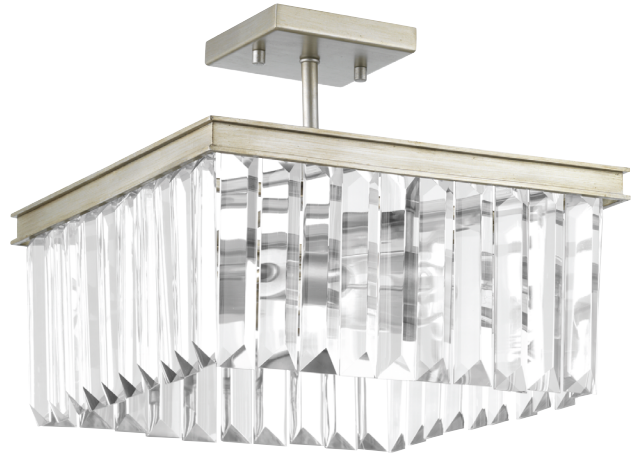

Project: _____

Fixture Type: _____

Location: _____

Contact: _____

P350058-134 Glimmer

Glimmer fits the definition of livable luxury with elements that sparkle to create an instant statement within the home. Prismatic glass two-light pendants are supported by an architecturally- styled frame in Antique Bronze finish. The cascade of faceted linear glass deliver a sleek silhouette to any room. This versatile 13-5/8" square fixture can also be mounted as a semi-flush.

- Semi-flush fixture convertible to hanging pendant with included hardware and instructions
- Elements that sparkle create an instant statement within the home, making the Glimmer collection the definition of livable luxury
- Features Silver Ridge finish
- Uses two 60-watt max. medium base bulbs (sold separately)
- This contemporary interpretation features clear glass ornaments and is ideal for a variety of interior settings
- Suitable for walk-in closets and dressing rooms
- Ideal for transitional, traditional and luxe design styles
- Shop other styles and sizes within the Glimmer family.

Category: Close-to-Ceiling

Finish: Silver Ridge (painted)

Construction: Steel Construction

Square: 13-5/8 in
Height: 11-1/8 in
Overall Ht. W/Stem: 49-1/2 in

MOUNTING	ELECTRICAL	LAMPING	ADDITIONAL INFORMATION
Semi-Flush Convertible mounted	10 feet of wire supplied	Quantity: Two 60 W max. Medium Base or LED equivalent	CETLus Dry Location Listed
Mounting strap for outlet box included	120 V	E26 base	1-year Limited Warranty
Six links of 9 gauge chain supplied			
One 6", four 12" lengths of stem included			
Canopy covers a standard 4" recessed outlet box: 4.75" W., 0.875" ht., 4.75" depth			