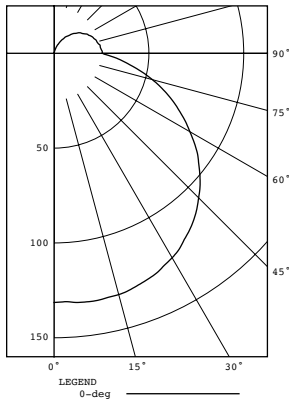

P350085-009-30

Photometrics:

ELECTRICAL DATA	P350085-009-30
Input Voltage	120 V
Input Frequency	60 Hz
Input Current	0.142 A
Power Factor	Greater than 0.90
THD	<20%
EMI/RFI	Meets FCC Title 47, Part 15 Class B
Operating Temperature	-30 °C
Dimming	Yes*
Over-voltage, over-current, short-circuit protected	
*See Dimming Notes for more information	

P350085-009-30
LED Light Engine: 3000 K 90 CRI
System Wattage: 17
Fixture delivered lumens: 659
Fixture Efficacy: 38.1
Spacing Criteria:

CANDELA DISTRIBUTION		
DEG	CANDELA	LUMENS
0	131	
5	132	13
15	132	37
25	128	59
35	120	75
45	108	83
55	92	82
65	73	73
75	54	57
85	34	37
90	26	
95	25	27
105	23	25
115	22	21
125	18	17
135	15	11
145	11	7
155	6	3
165	2	0
175	0	0
180	0	

ZONAL LUMEN SUMMARY		
ZONE	LUMENS	%FIXT
0-30	109	17.4
0-40	184	29.3
0-60	350	55.8
0-90	516	82.3
90-120	73	11.7
90-130	90	14.3
90-150	108	17.2
90-180	111	17.7
0-180	627	100.0

Test 18.00251 Test Date 3/05/18