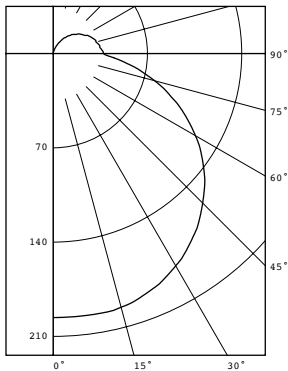

Bezel LED

Flush-Mount Mounted • Damp Location Listed **PROGRESS LED**

Description:

Bezel Collection 13" LED Flush Mount

Specifications:

- Etched White Glass Shade
- Dimmable to 10% brightness (See Dimming Notes)
- Canopy covers a standard 4" recessed outlet box: 13 in W., 0.75 in ht., 13 in depth
- Mounting strap for outlet box included
- 6 in of wire supplied

P350086-009-30

Dimensions:

Diameter: 13 in
 Height: 3-7/8 in

Etched White Glass Shade
 Width: 12-1/4 in
 Height: 2-7/8 in

P350086-009-30

Photometrics:

ELECTRICAL DATA	P350086-009-30
Input Voltage	120 V
Input Frequency	60 Hz
Input Current	0.208 A
Power Factor	Greater than 0.90
THD	<20%
EMI/RFI	Meets FCC Title 47, Part 15 Class B
Operating Temperature	-30 °C
Dimming	Yes*
Over-voltage, over-current, short-circuit protected	
*See Dimming Notes for more information	

P350086-009-30
 LED Light Engine: 3000 K 90 CRI
 System Wattage: 25
 Fixture delivered lumens: 921
 Fixture Efficacy: 37
 Spacing Criteria: 1.4

CANDELA DISTRIBUTION

DEG	CANDELA	LUMENS
0	196	
5	196	19
15	195	55
25	188	87
35	175	110
45	157	121
55	135	121
65	108	107
75	78	82
85	48	53
90	37	
95	36	39
105	33	35
115	30	30
125	25	22
135	20	15
145	14	9
155	7	3
165	2	1
175	0	0
180	0	