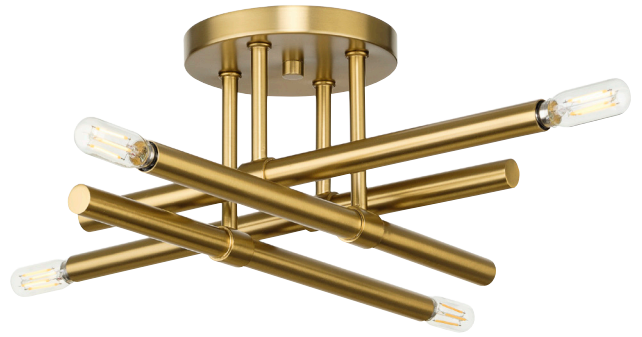

Project: \_\_\_\_\_  
 Fixture Type: \_\_\_\_\_  
 Location: \_\_\_\_\_  
 Contact: \_\_\_\_\_

**P350257-191**  
**Arya**

Arya Collection Four-Light Brushed Gold Luxe 20" Semi-Flush Mount Light

**Category:** Close-to-Ceiling  
**Finish:** Brushed Gold (Plated)  
**Construction:** Steel Construction

Width: 20-1/8 in (does not include bulb)  
 Height: 4.5 in

MOUNTING	ELECTRICAL	LAMPING	ADDITIONAL INFORMATION
Semi-Flush	6 inches of wire supplied	(4) Candelabra Base (E12) Socket	cCSAus Damp Location Listed
1/8 IP mounting plate for outlet box included	120 VAC	Lamp Type B10	1-year Limited Warranty
Canopy covers a standard 4" recessed outlet box: 6" W., 0.81" ht., 6" depth		Incandescent: 60-watt MAX per socket LED: 12.5-watt MAX per socket Fully dimmable with dimmable bulbs	