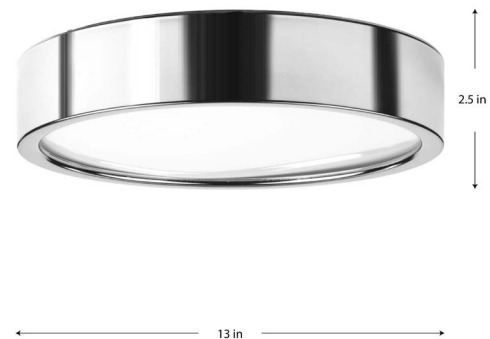

### Description:

Portal Collection One-Light 13" LED Flush Mount

### Specifications:

- White Acrylic Diffuser
- Dimmable to 10% brightness (See Dimming Notes)
- Chassis covers a standard 4" recessed outlet box: 11.9375 in W, 0.375 in ht., 11.9375 in depth
- Mounting strap for outlet box included
- 6 in of wire supplied

### Dimensions:

Diameter: 13 in  
 Height: 2-1/2 in

White Acrylic Diffuser  
 Diameter: 12 in  
 Height: 0-1/16 in