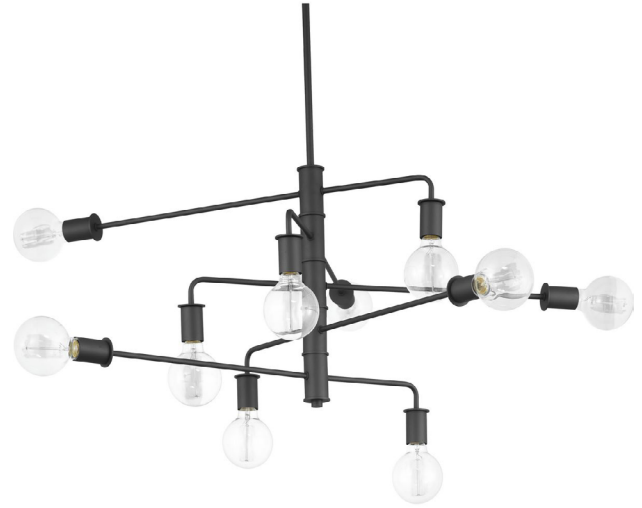

# P400144-143

## Calder

Calder collection of fixtures celebrates the elegance of movement with a graceful articulating center column. Pivoting arms provide a nearly endless array of configurations to complement the asymmetric design. Larger scale design is suitable for open floor plans, great rooms or anywhere a dramatic focal piece is needed to make a bold statement. The minimal form provides a perfect showcase for vintage or globe style light bulbs.

**Diameter: 38-1/2"**  
**Height: 18-3/8"**  
**Overall Ht. W/Stem: 76-1/2"**

- Calder celebrates the intersection of mechanical forms and movement
- Great scale, architectural details and clean lines are found throughout Calder's design
- Uses 10, 60-watt max. medium base bulbs including LED equivalent (sold separately)
- Calder is a perfect showcase for vintage bulbs, including T10, G30 or A lamp styles
- Shown with Progress Lighting's P860028-001 lamp
- Influenced by the working parts of powerful machines
- Ideal for Mid Century, Modern or Bohemian design styles
- Each horizontal arm intersects through a center column
- Part of Progress Lighting's Design Series - designer-influenced collections that make a statement within the home
- Ideal for open floor plans to define living spaces within the home
- Adjustable arms pivot for easy customization - offering both form and function for interior design schemes
- Measures 38 1/2 diameter x 19 3/8" H (not including bulbs)
- Ceiling stem hung from round canopy
- Dry location listed

**Category:** Chandeliers

**Finish:** Graphite (painted)

**Construction:** Steel construction

MOUNTING	ELECTRICAL	LAMPING	ADDITIONAL INFORMATION
Ceiling Stem Hung mounted Mounting strap for outlet box included One 6", four 12" lengths of stem included Canopy covers a standard 4" octagonal recessed outlet box 5" W., 1.125" ht., 5" depth	Pre-wired 10 feet of wire supplied 120 V	Quantity: Ten 60w max. medium base E26 base Porcelain sockets	cULus Dry location listed 1-year limited warranty