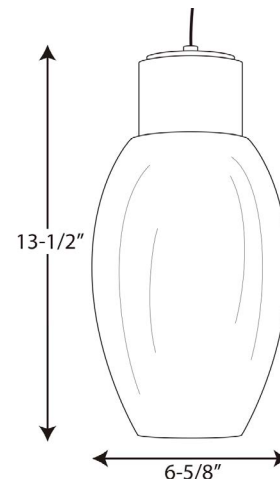

Neat LED

Ceiling Cord Mounted • Damp Location Listed **PROGRESS LED**

Description:

Neat LED Collection One-Light Brushed Nickel Glossy Opal Glass Coastal Pendant Light

Specifications:

- Glossy Opal Glass Globe
- Dimmable to 10% brightness (See Dimming Notes)
- Canopy covers a standard 4" recessed outlet box: 5.125 in W., 0.875 in ht., 5.125 in depth
- Mounting strap for outlet box included
- 120 in of wire supplied

P500066-009-30

Dimensions:

Diameter: 6-5/8 in
 Height: 13-1/2 in
 Overall Ht. W/Cord: 124-1/2 in

Glossy Opal Glass Globe
 Width: 6-5/8 in
 Height: 10-1/2 in

P500066-009-30

Dimming Notes:

P500066-009-30 is designed to be compatible with many Triac/Forward Phase ELV/Reverse Phase controls.