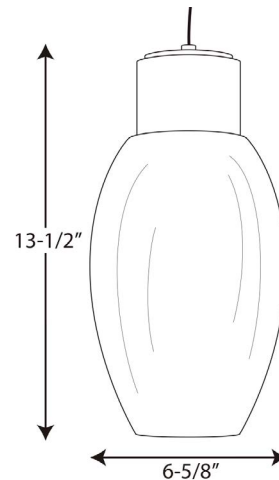

Neat LED

Ceiling Cord Mounted • Damp Location Listed **PROGRESS LED**

Description:

Neat LED One-Light Pendant

Specifications:

- Glossy Opal Glass Globe
- Dimmable to 10% brightness (See Dimming Notes)
- Canopy covers a standard 4" recessed outlet box: 5.125 in W., 0.875 in ht., 5.125 in depth
- Mounting strap for outlet box included
- 120 in of wire supplied

P500066-020-30

Dimensions:

Diameter: 6-5/8 in
 Height: 13-1/2 in
 Overall Ht. W/Cord: 124-1/2 in

Glossy Opal Glass Globe
 Width: 6-5/8 in
 Height: 10-1/2 in

P500066-020-30

Dimming Notes:

P500066-020-30 is designed to be compatible with many Triac/Forward Phase ELV/Reverse Phase controls.