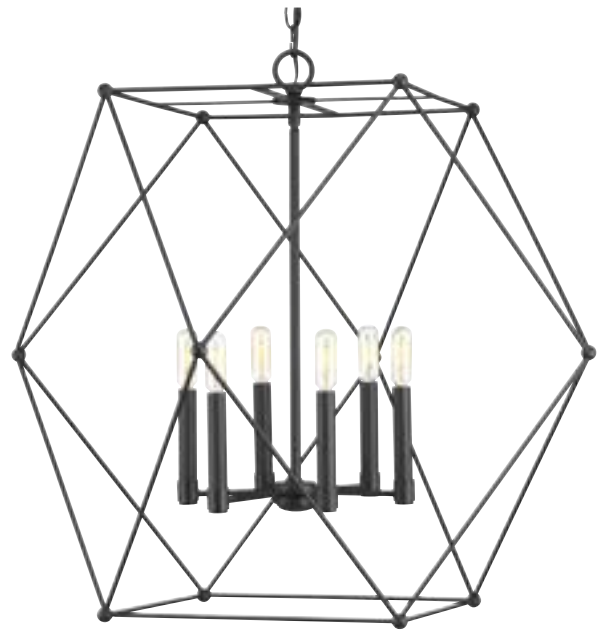

DATE: _____ TYPE: _____

NAME: _____

PROJECT: _____

Incandescent

P500084-031

Spatial

Spatial showcases a modern form that complements Urban Industrial and Bohemian styles. Overscaled geometric frames feature designs inspired by metal trusses and the art of engineering. A Matte Black finish is highlighted by clear globe shades or open candles. Chandelier and pendant options are ideal for foyers and entryways, while vanity fixtures complement modern spa-like bath suites

- Spatial showcases a modern form that complements Urban Industrial and Bohemian styles
- Overscaled geometric frames feature designs inspired by metal trusses and the art of engineering
- A Matte Black finish is highlighted by clear globe shades
- Uses six 60-watt max. G16.5 candelabra base bulb (sold separately)
- Progress Lighting Design Series, a collection offering fashionable styles and affordable luxury
- Can be displayed singularly or in groupings of two or more in a variety of spaces

Category: Pendants

Finish: Black (painted)

Construction: Steel construction

Diameter: 28"
Height: 26"
Overall Ht. W/Chain: 101"

MOUNTING	ELECTRICAL	LAMPING	ADDITIONAL INFORMATION
Hanging mounted Mounting strap for outlet box included Six feet of 9 gauge chain supplied Canopy covers a standard 4" octagonal recessed outlet box 5" W., 0.75" ht., 5" depth	15 feet of wire supplied 120 V	Quantity: Six 60w max. candelabra E12 base	cETLus Dry location listed 1 year limited warranty