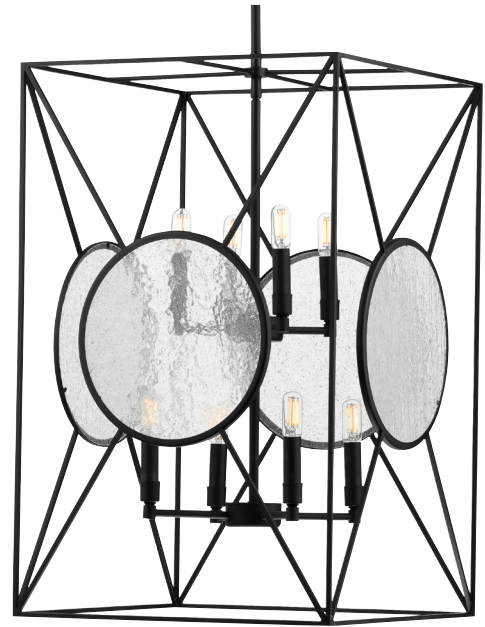

Project: _____

Fixture Type: _____

Location: _____

Contact: _____

P500232-031 Cumberland

Experience the sense of shelter, warmth, and protection offered by the mountain modern glow of this foyer light. Let wandering eyes hungry for a satisfying lighting experience satiate their appetites as their gaze feasts upon the artistic yet playful tic-tac-toe pattern intricately weaved into the matte black frame. Signature seeded glass panes fosters a gazing window design that grants the light fixture a rustic, modern cabin vibe.

- Signature seeded glass panes fosters a gazing window design that grants the light fixture a rustic, modern cabin vibe.
- Let wandering eyes hungry for a satisfying lighting experience satiate their appetites as their gaze feasts upon the artistic yet playful tic-tac-toe pattern intricately weaved into the matte black frame.
- Experience the sense of shelter, warmth, and protection offered by the mountain modern glow of this foyer light.
- Ideal for any foyer, dining room, or kitchen.
- Measures 16-7/8-inch width by 27-5/8-inch height.
- Uses eight candelabra base bulbs that are sold separately (60w max - LED or incandescent).
- Able to be fully dimmable with dimmable bulbs.
- Includes installation instructions and mounting hardware.
- Progress Lighting products are designed for exceptional quality, reliability, and functionality.

Category: Hall & Foyer
Finish: Matte Black (Painted)
Construction: Steel Construction
Glass/Shade: Clear seeded glass Round Panel

Square: 16-7/8 in
Height: 27-5/8 in
Overall Ht. W/Chain: 94 in

Clear seeded glass Round Panel
Width: 10-1/16 in
Height: 10-1/16 in