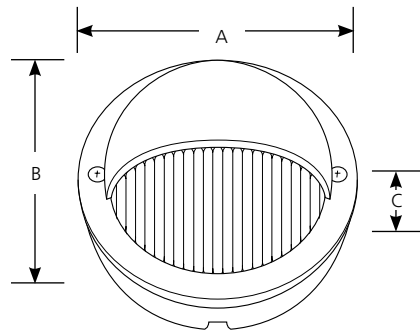

solid state

LED Deck Light

Landscape

Type _____
-31
P5296

Catalog No.	Finish Black	Lamping	Dimensions (Inches)		
			A	B	C
P5296	-31	1.5w LED lamp (included)	4-1/8	2-1/4	3

Specifications:

General

- Polycarbonate diffuser
- Dusk-to-dawn property enhancement and security
- Epoxy powder paint Black (-31) finish
- Die-cast aluminum construction

Electrical

- Pre-wired
- Use with P8270-31 Transformer

Labeling

- UL-CUL Wet location listed

Mounting

- Deck or rail mount

Light Engine

- CCT: 3000K