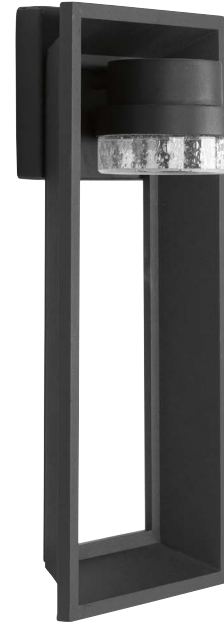

## Z-1010 LED

Wall Mounted • Wet Location Listed **PROGRESS LED**

### Description:

Z-1010 Collection One-Light LED Wall Lantern

### Specifications:

- Clear Seeded Glass Diffuser
- Dimmable to 10% brightness (See Dimming Notes)
- Unit covers a standard 4" recessed outlet box: 0.0625 in W., 4.1875 in ht., 4 in depth
- Mounting strap for outlet box included
- 6 in of wire supplied
- Americans With Disabilities Act (ADA) compliant
- Dark Sky compliant

### Dimensions:

Width: 7-1/2 in  
 Depth: 4-3/4 in  
 Height: 16 in  
 H/CTR: 4-1/4 in