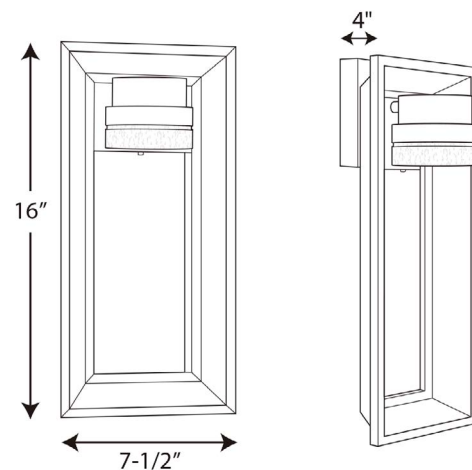

### Specifications:

- Clear Seeded Glass Diffuser
- Dimmable to 10% brightness (See Dimming Notes)
- Unit covers a standard 4" recessed outlet box: 0.0625 in W., 4.1875 in ht., 4 in depth
- Mounting strap for outlet box included
- 6 in of wire supplied
- Americans With Disabilities Act (ADA) compliant
- Dark Sky compliant

### Dimensions:

Width: 7-1/2 in  
 Depth: 4-3/4 in  
 Height: 16 in  
 H/CTR: 4-1/4 in