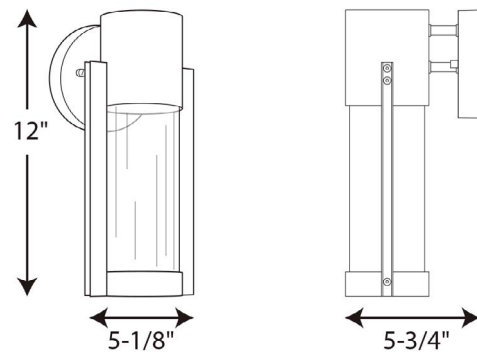

Z-1030 LED

Wall Mounted • Wet Location Listed **PROGRESS LED**

Description:

Z-1030 Collection 5" One-Light LED Antique Bronze Small Modern Wall Lantern

Specifications:

- Clear Glass Diffuser
- Dimmable to 10% brightness (See Dimming Notes)
- Back plate covers a standard 4" recessed outlet box: 4.75 in W., 1 in ht., 4.75 in depth
- Mounting strap for outlet box included
- 6 in of wire supplied

P560051-020-30

Dimensions:

Width: 5-1/8 in
 Depth: 5-3/4 in
 Height: 12 in
 H/CTR: 2-1/4 in

Clear Glass Diffuser
 Width: 3-1/8 in
 Height: 8-3/8 in

P560051-020-30

Dimming Notes:

P560051-020-30 is designed to be compatible with many Triac/Forward Phase ELV/Reverse Phase controls.