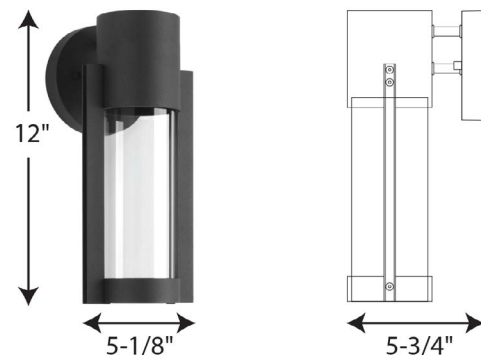

### Specifications:

- Clear Glass Diffuser
- Dimmable to 10% brightness (See Dimming Notes)
- Back plate covers a standard 4" recessed outlet box: 4.75 in W., 1 in ht., 4.75 in depth
- Mounting strap for outlet box included
- 6 in of wire supplied
- Yes, per photometry (not registered with IDA)

### Dimensions:

Width: 5-1/8 in  
 Depth: 5-3/4 in  
 Height: 12 in  
 H/CTR: 2-1/4 in

Clear Glass Diffuser  
 Width: 3-1/8 in  
 Height: 8-3/8 in