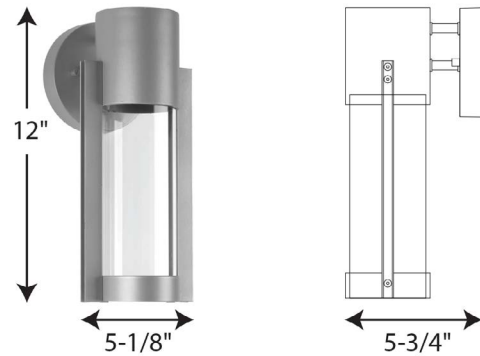

Z-1030 LED

Wall Mounted • Wet Location Listed **PROGRESS LED**

Description:

Z-1030 Collection 5" One-Light LED Metallic Gray Small Modern Wall Lantern

Specifications:

- Clear Glass Diffuser
- Dimmable to 10% brightness (See Dimming Notes)
- Back plate covers a standard 4" recessed outlet box: 4.75 in W., 1 in ht., 4.75 in depth
- Mounting strap for outlet box included
- 6 in of wire supplied

P560051-082-30

Dimensions:

Width: 5-1/8 in
 Depth: 5-3/4 in
 Height: 12 in
 H/CTR: 2-1/4 in

Clear Glass Diffuser
 Width: 3-1/8 in
 Height: 8-3/8 in

P560051-082-30

Dimming Notes:

P560051-082-30 is designed to be compatible with many Triac/Forward Phase ELV/Reverse Phase controls.