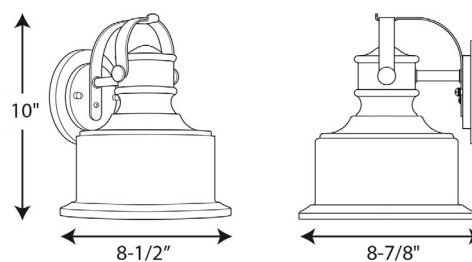

Callahan LED

Wall Mounted • Wet Location Listed **PROGRESS LED**

Description:

Callahan Collection One-Light LED Small Wall Lantern

Specifications:

- Antique Bronze Aluminum Shade
- Dimmable to 10% brightness (See Dimming Notes)
- Back plate covers a standard 4" recessed outlet box: 5 in W., 0.875 in ht., 5 in depth
- Mounting strap for outlet box included
- 6 in of wire supplied
- Yes, per photometry (not registered with IDA)

P560052-020-30

Dimensions:

Width: 8.5 in
 Depth: 8-7/8 in
 Height: 10 in
 H/CTR: 3-3/4 in

Antique Bronze Aluminum Shade
 Diameter: 8-1/2 in
 Height: 5-1/8 in

P560052-020-30

Dimming Notes:

P560052-020-30 is designed to be compatible with many Triac/Forward Phase ELV/Reverse Phase controls.