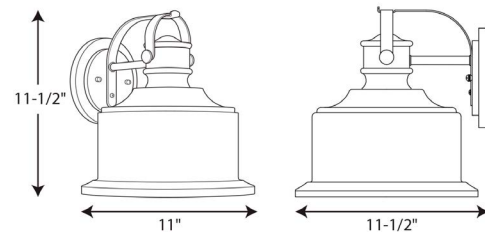

Callahan LED

Wall Mounted • Wet Location Listed **PROGRESS LED**

Description:

Callahan Collection One-Light LED Medium Wall Lantern

Specifications:

- Antique Bronze Aluminum Shade
- Dimmable to 10% brightness (See Dimming Notes)
- Back plate covers a standard 4" recessed outlet box: 6 in W., 0.875 in ht., 6 in depth
- Mounting strap for outlet box included
- 6 in of wire supplied
- Yes, per photometry (not registered with IDA)

P560053-020-30

Dimensions:

Width: 11 in
 Depth: 11-1/2 in
 Height: 11-1/2 in
 H/CTR: 4-1/4 in

Antique Bronze Aluminum Shade
 Diameter: 11 in
 Height: 6-5/8 in

P560053-020-30

Dimming Notes:

P560053-020-30 is designed to be compatible with many Triac/Forward Phase ELV/Reverse Phase controls.