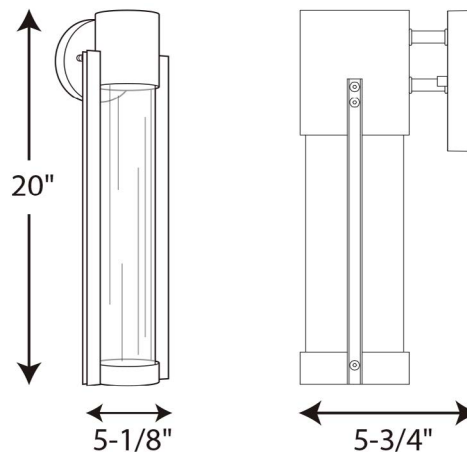

### Specifications:

- Clear Glass Diffuser
- Dimmable to 10% brightness (See Dimming Notes)
- Back plate covers a standard 4" recessed outlet box: 4.75 in W., 1 in ht., 4.75 in depth
- Mounting strap for outlet box included
- 6 in of wire supplied
- Yes, per photometry (not registered with IDA)

### Dimensions:

Width: 5-1/8 in  
 Depth: 5-3/4 in  
 Height: 20 in  
 H/CTR: 2-1/4 in

Clear Glass Diffuser  
 Width: 3-1/8 in  
 Height: 16-5/16 in