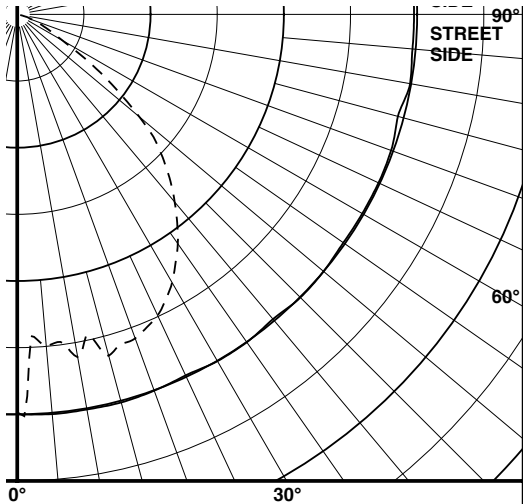

P560056-020-30

Photometrics:

ELECTRICAL DATA	P560056-020-30
Input Voltage	120 V
Input Frequency	60 Hz
Input Current	0.075 A
Power Factor	Greater than 0.90
THD	<20%
EMI/RFI	Meets FCC Title 47, Part 15 Class B
Operating Temperature	-30 °C
Dimming	Yes*
Over-voltage, over-current, short-circuit protected	
*See Dimming Notes for more information	

P560056-020-30
LED Light Engine: 3000 K 90+
System Wattage: 9
Fixture delivered lumens: 309
Fixture Efficacy: 32.9
Spacing Criteria:

ZONAL LUMEN	SUMMARY
0-5	3
5-10	9
10-15	14
15-20	20
20-25	24
25-30	28
30-35	30
35-40	30
40-45	28
45-50	25
50-55	19
55-60	11
60-65	6
65-70	3
70-75	2
75-80	1
80-85	0
85-90	0

Test 16.03583 Test Date 01/04/17