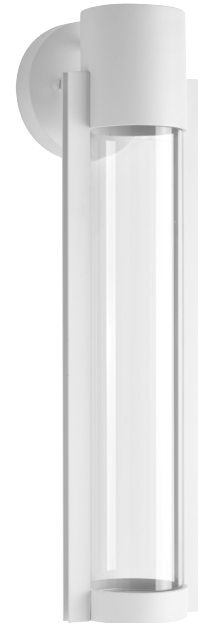

Z-1030 LED

Wall Mounted • Wet Location Listed **PROGRESS LED**

Description:

Z-1030 Collection 5" One-Light LED Satin White Medium Modern Wall Lantern

Specifications:

- Clear Glass Diffuser
- Dimmable to 10% brightness (See Dimming Notes)
- Back plate covers a standard 4" recessed outlet box: 4.75 in W., 1 in ht., 4.75 in depth
- Mounting strap for outlet box included
- 6 in of wire supplied
- Yes, per photometry (not registered with IDA)

Performance:

Number of Modules	1
Input Power	9 W
Input Voltage	120 V
Input Frequency	60 Hz
Lumens/LPW (Source)	624/66 (LM-82)
Lumens/LPW (Delivered)	309/32.9 (LM-79)
CCT	3000 K
CRI	90+ CRI
Life (hours)	60000 (L70/TM-21)
EMI/RFI	Meets FCC Title 47, Part 15 Class B
Max. Operating Temp	30° C
Warranty	5-year Limited Warranty
Labels	cCSAus Wet Location Listed
	Meets California Title 24 JA8-2016

P560056-030-30

Dimensions:

Width: 5-1/8 in
 Depth: 5-3/4 in
 Height: 20 in
 H/CTR: 2-1/4 in

Clear Glass Diffuser
 Width: 3-1/8 in
 Height: 16-5/16 in

P560056-030-30

Dimming Notes:

P560056-030-30 is designed to be compatible with many Triac/Forward Phase ELV/Reverse Phase controls.