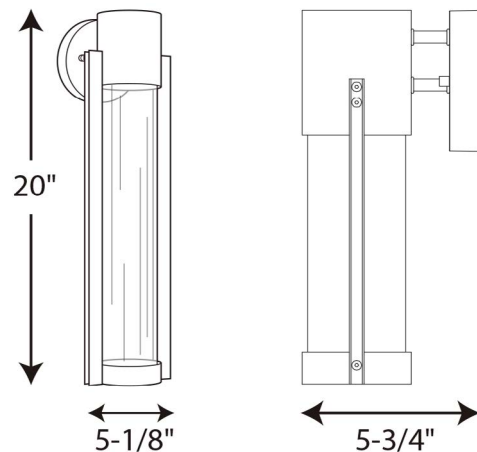

Z-1030 LED

Wall Mounted • Wet Location Listed **PROGRESS LED**

Description:

Z-1030 Collection 5" One-Light LED Satin White Medium Modern Wall Lantern

Specifications:

- Clear Glass Diffuser
- Dimmable to 10% brightness (See Dimming Notes)
- Back plate covers a standard 4" recessed outlet box: 4.75 in W., 1 in ht., 4.75 in depth
- Mounting strap for outlet box included
- 6 in of wire supplied
- Yes, per photometry (not registered with IDA)

P560056-030-30

Dimensions:

Width: 5-1/8 in
 Depth: 5-3/4 in
 Height: 20 in
 H/CTR: 2-1/4 in

Clear Glass Diffuser
 Width: 3-1/8 in
 Height: 16-5/16 in

P560056-030-30

Dimming Notes:

P560056-030-30 is designed to be compatible with many Triac/Forward Phase ELV/Reverse Phase controls.