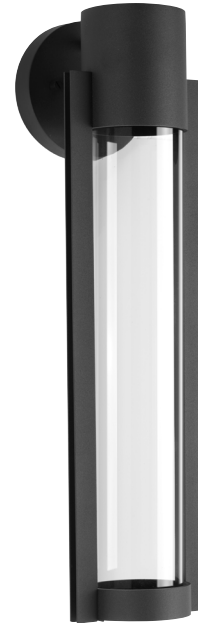

Z-1030 LED

Wall Mounted • Wet Location Listed **PROGRESS LED**

Description:

Z-1030 Collection 5" One-Light LED Black Medium Modern Wall Lantern

Specifications:

- Clear Glass Diffuser
- Dimmable to 10% brightness (See Dimming Notes)
- Back plate covers a standard 4" recessed outlet box: 4.75 in W., 1 in ht., 4.75 in depth
- Mounting strap for outlet box included
- 6 in of wire supplied

Performance:

Number of Modules	1
Input Power	9 W
Input Voltage	120 V
Input Frequency	60 Hz
Lumens/LPW (Source)	624/66 (LM-82)
Lumens/LPW (Delivered)	309/32.9 (LM-79)
CCT	3000 K
CRI	90+ CRI
Life (hours)	60000 (L70/TM-21)
EMI/RFI	Meets FCC Title 47, Part 15 Class B
Max. Operating Temp	30° C
Warranty	5-year Limited Warranty
Labels	cCSAus Wet Location Listed Meets California Title 24 JA8-2016

P560056-031-30

Dimensions:

Width: 5-1/8 in
 Depth: 5-3/4 in
 Height: 20 in
 H/CTR: 2-1/4 in

Clear Glass Diffuser
 Width: 3-1/8 in
 Height: 16-5/16 in

P560056-031-30

Dimming Notes:

P560056-031-30 is designed to be compatible with many Triac/Forward Phase ELV/Reverse Phase controls.