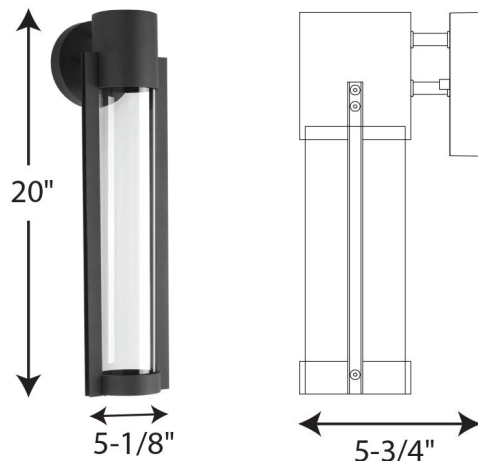

Z-1030 LED

Wall Mounted • Wet Location Listed **PROGRESS LED**

Description:

Z-1030 Collection 5" One-Light LED Black Medium Modern Wall Lantern

Specifications:

- Clear Glass Diffuser
- Dimmable to 10% brightness (See Dimming Notes)
- Back plate covers a standard 4" recessed outlet box: 4.75 in W., 1 in ht., 4.75 in depth
- Mounting strap for outlet box included
- 6 in of wire supplied

P560056-031-30

Dimensions:

Width: 5-1/8 in
 Depth: 5-3/4 in
 Height: 20 in
 H/CTR: 2-1/4 in

Clear Glass Diffuser
 Width: 3-1/8 in
 Height: 16-5/16 in

P560056-031-30

Dimming Notes:

P560056-031-30 is designed to be compatible with many Triac/Forward Phase ELV/Reverse Phase controls.