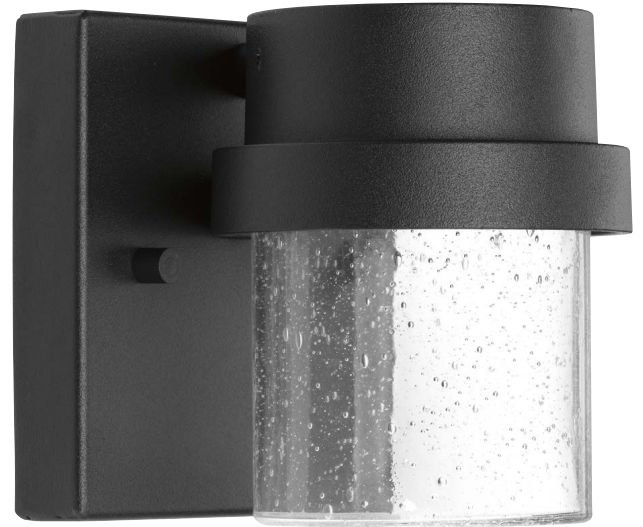

Z-1060 LED

Wall Mounted • Wet Location Listed **PROGRESS LED**

Description:

Z-1060 Collection One-Light LED Wall Lantern

Specifications:

- Clear Seeded Glass Diffuser
- Dimmable to 10% brightness (See Dimming Notes)
- Back plate covers a standard 4" recessed outlet box: 4.5 in W., 4.5 in ht., 0.75 in depth
- Mounting strap for outlet box included
- 6 in of wire supplied
- Dark Sky compliant

P560073-031-30

Dimensions:

Width: 4-1/2 in
 Depth: 4-3/4 in
 Height: 4-1/2 in
 H/CTR: 2-1/4 in

Clear Seeded Glass Diffuser
 Width: 3-1/2 in
 Height: 3-1/4 in

P560073-031-30

Dimming Notes:

P560073-031-30 is designed to be compatible with many Triac/Forward Phase ELV/Reverse Phase controls.