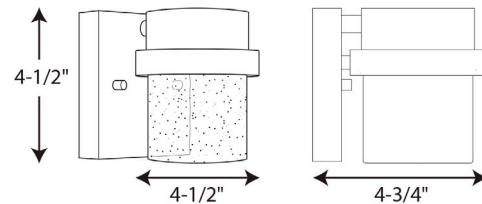

Z-1060 LED

Wall Mounted • Wet Location Listed **PROGRESS LED**

Description:

Z-1060 Collection One-Light LED Wall Lantern

Specifications:

- Clear Seeded Glass Diffuser
- Dimmable to 10% brightness (See Dimming Notes)
- Back plate covers a standard 4" recessed outlet box: 4.5 in W., 4.5 in ht., 0.75 in depth
- Mounting strap for outlet box included
- 6 in of wire supplied
- Dark Sky compliant

P560073-031-30

Dimensions:

Width: 4-1/2 in
 Depth: 4-3/4 in
 Height: 4-1/2 in
 H/CTR: 2-1/4 in

Clear Seeded Glass Diffuser
 Width: 3-1/2 in
 Height: 3-1/4 in

P560073-031-30

Dimming Notes:

P560073-031-30 is designed to be compatible with many Triac/Forward Phase ELV/Reverse Phase controls.