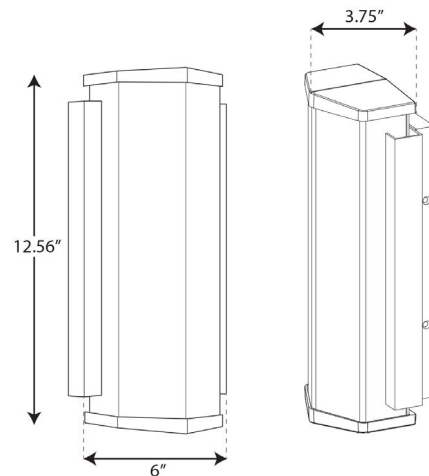

Z-1070 LED

Wall vertical only Mounted • Wet Location Listed **PROGRESS LED**

Description:

Z-1070 LED Collection Black One-Light Small LED Outdoor Sconce

Specifications:

- White Acrylic Diffuser
- Dimmable to 10% brightness (See Dimming Notes)
- Canopy covers a standard 4" recessed outlet box: 4.75 in W., 10.25 in Ht., 0.75 in depth
- Mounting backplate for outlet box included
- 6 in of wire supplied
- Americans With Disabilities Act (ADA) compliant

P560208-031-30

Dimensions:

Width: 6 in
Depth: 3-3/4 in
Height: 12-9/16 in
H/CTR: 6-1/4 in

White Acrylic Diffuser
Width: 4-7/16 in
Height: 12 in

P560208-031-30

Dimming Notes:

P560208-031-30 is designed to be compatible with many Triac/Forward Phase ELV/Reverse Phase controls.