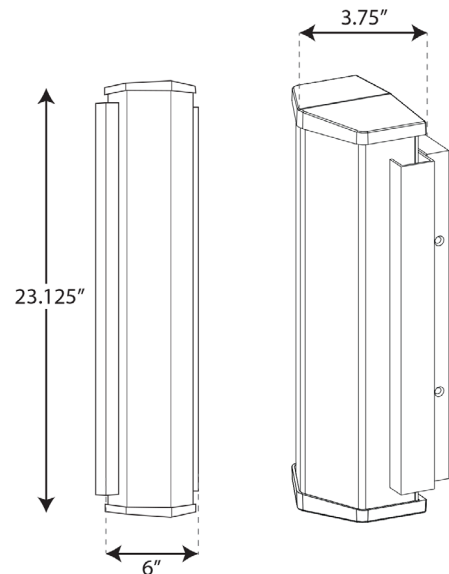

Specifications:

- White acrylic Diffuser
- The acrylic shades are the hallmark of this simple, sophisticated design that can be installed in both indoor and outdoor locations.
- The shades are held in place by a simple metal bar with a classic black finish.
- Enjoy the tranquil experience and the transformational environment created by this LED outdoor sconce.
- Ideal for any foyer, bedroom, entryway, porch, or patio.
- Perfect for transitional, modern, or contemporary settings.
- Measures 6-inch width by 23-1/8-inch height.
- Uses two integrated LED (11w max).
- Compatible with many Triac/ELV dimmers (see dimming controls)
- Includes installation instructions and mounting hardware.
- Progress Lighting products are designed for exceptional quality, reliability, and functionality.
- Dimmable to 10% brightness (See Dimming Notes)
- Canopy covers a standard 4" recessed outlet box: 4.75 in W., 20.875 in ht., 0.5625 in depth
- Mounting backplate for outlet box included
- 6 in of wire supplied
- Americans With Disabilities Act (ADA) compliant

P560209-031-30

Dimensions:

Width: 6 in
Height: 23-1/8 in
Depth: 3-3/4 in
H/CTR: 11-9/16 in

White acrylic Diffuser
Width: 4-7/16 in
Height: 22-9/16 in

Dimming Notes:

P560209-031-30 is designed to be compatible with many Triac/ELV controls.