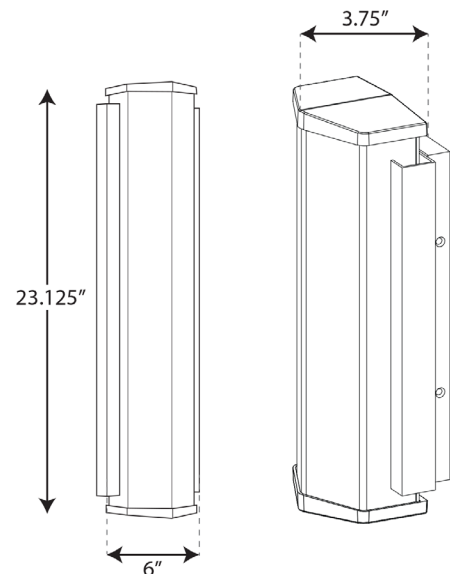

Specifications:

- White acrylic Diffuser
- The acrylic shades are the hallmark of this simple, sophisticated design that can be installed in both indoor and outdoor locations.
- The shades are held in place by a simple metal bar with a classic metallic gray finish.
- Enjoy the tranquil experience and the transformational environment created by this LED outdoor sconce.
- Ideal for any foyer, bedroom, entryway, porch, or patio.
- Perfect for transitional, modern, or contemporary settings.
- Measures 6-inch width by 23-1/8-inch height.
- Uses two integrated LED (11w max).
- Compatible with many Triac/ELV dimmers (see dimming controls)
- Includes installation instructions and mounting hardware.
- Progress Lighting products are designed for exceptional quality, reliability, and functionality.
- Dimmable to 10% brightness (See Dimming Notes)
- Canopy covers a standard 4" recessed outlet box: 4.75 in W., 20.875 in ht., 0.5625 in depth
- Mounting backplate for outlet box included
- 6 in of wire supplied
- Americans With Disabilities Act (ADA) compliant

P560209-082-30

Dimensions:

Width: 6 in
 Height: 23-1/8 in
 Depth: 3-3/4 in
 H/CTR: 11-9/16 in

White acrylic Diffuser
 Width: 4-7/16 in
 Height: 22-9/16 in

Dimming Notes:

P560209-082-30 is designed to be compatible with many Triac/ELV controls.