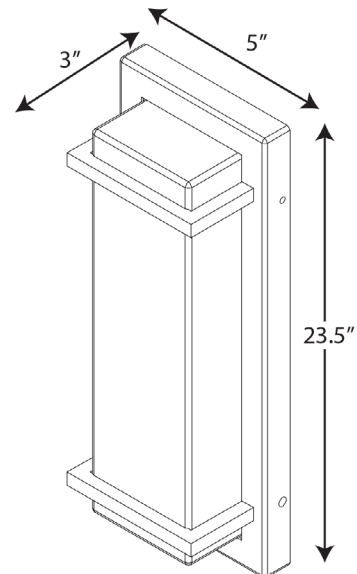

### Specifications:

- White acrylic Diffuser
- Beautiful acrylic shades stretch into a rectangular form, held in place by simple metal bars at each end for a picture-perfect finish.
- A smooth, elongated frame with a black finish dominates the design and exudes a modern attitude perfect for indoor or outdoor spaces.
- Transform the mundane everyday with the sophisticated styling of this LED outdoor sconce.
- Ideal for any foyer, bedroom, entryway, porch, or patio.
- Perfect for transitional, modern, or contemporary settings.
- Measures 5-inch width by 23-1/2-inch height.
- Uses two integrated LED (11w max).
- Compatible with many Triac/ELV dimmers (see dimming controls)
- Includes installation instructions and mounting hardware.
- Progress Lighting products are designed for exceptional quality, reliability, and functionality.
- Dimmable to 10% brightness (See Dimming Notes)
- Canopy covers a standard 4" recessed outlet box: 4.75 in W., 23.25 in ht., 0.75 in depth
- Mounting backplate for outlet box included
- 6 in of wire supplied
- Americans With Disabilities Act (ADA) compliant

### Dimensions:

Width: 5 in  
 Height: 23-1/2 in  
 Depth: 3 in  
 H/CTR: 11-3/4 in

White acrylic Diffuser  
 Width: 4-1/8 in  
 Height: 22-5/8 in