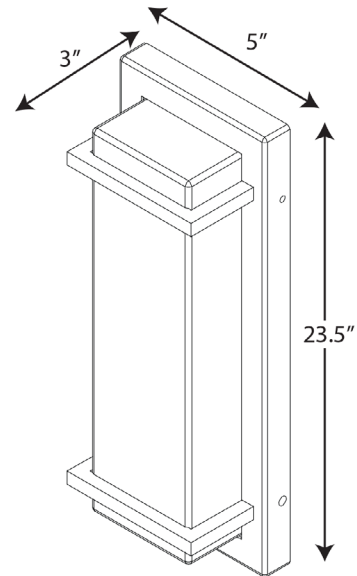

## Specifications:

- White acrylic Diffuser
- Beautiful acrylic shades stretch into a rectangular form, held in place by simple metal bars at each end for a picture-perfect finish.
- A smooth, elongated frame with a metallic gray finish dominates the design and exudes a modern attitude perfect for indoor or outdoor spaces.
- Transform the mundane everyday with the sophisticated styling of this LED outdoor sconce.
- Ideal for any foyer, bedroom, entryway, porch, or patio.
- Perfect for transitional, modern, or contemporary settings.
- Measures 5-inch width by 23-1/2-inch height.
- Uses two integrated LED (11w max).
- Compatible with many Triac/ELV dimmers (see dimming controls)
- Includes installation instructions and mounting hardware.
- Progress Lighting products are designed for exceptional quality, reliability, and functionality.
- Dimmable to 10% brightness (See Dimming Notes)
- Canopy covers a standard 4" recessed outlet box: 4.75 in W., 23.25 in ht., 0.75 in depth
- Mounting backplate for outlet box included
- 6 in of wire supplied
- Americans With Disabilities Act (ADA) compliant

## Dimensions:

Width: 5 in  
 Height: 23-1/2 in  
 Depth: 3 in  
 H/CTR: 11-3/4 in

White acrylic Diffuser  
 Width: 4-1/8 in  
 Height: 22-5/8 in