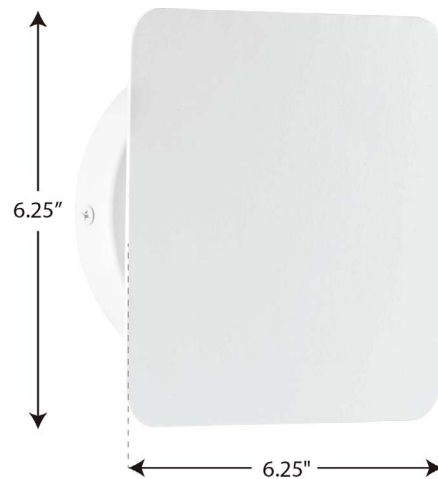

### Specifications:

- Frosted Glass Cylindrical
- Dimmable to 10% brightness (See Dimming Notes)
- Canopy covers a standard 4" recessed outlet box: 4.75 in W., 0.75 in ht., 4.75 in depth
- Mounting strap for outlet box included
- 6 in of wire supplied
- Americans With Disabilities Act (ADA) compliant

### Dimensions:

Width: 6-1/4 in  
 Extends: 2-1/4 in  
 Height: 6-1/4 in

Frosted Glass Cylindrical  
 Width: 1-1/4 in  
 Height: 4-3/4 in